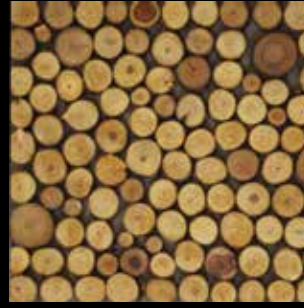

NATURAL
LOG